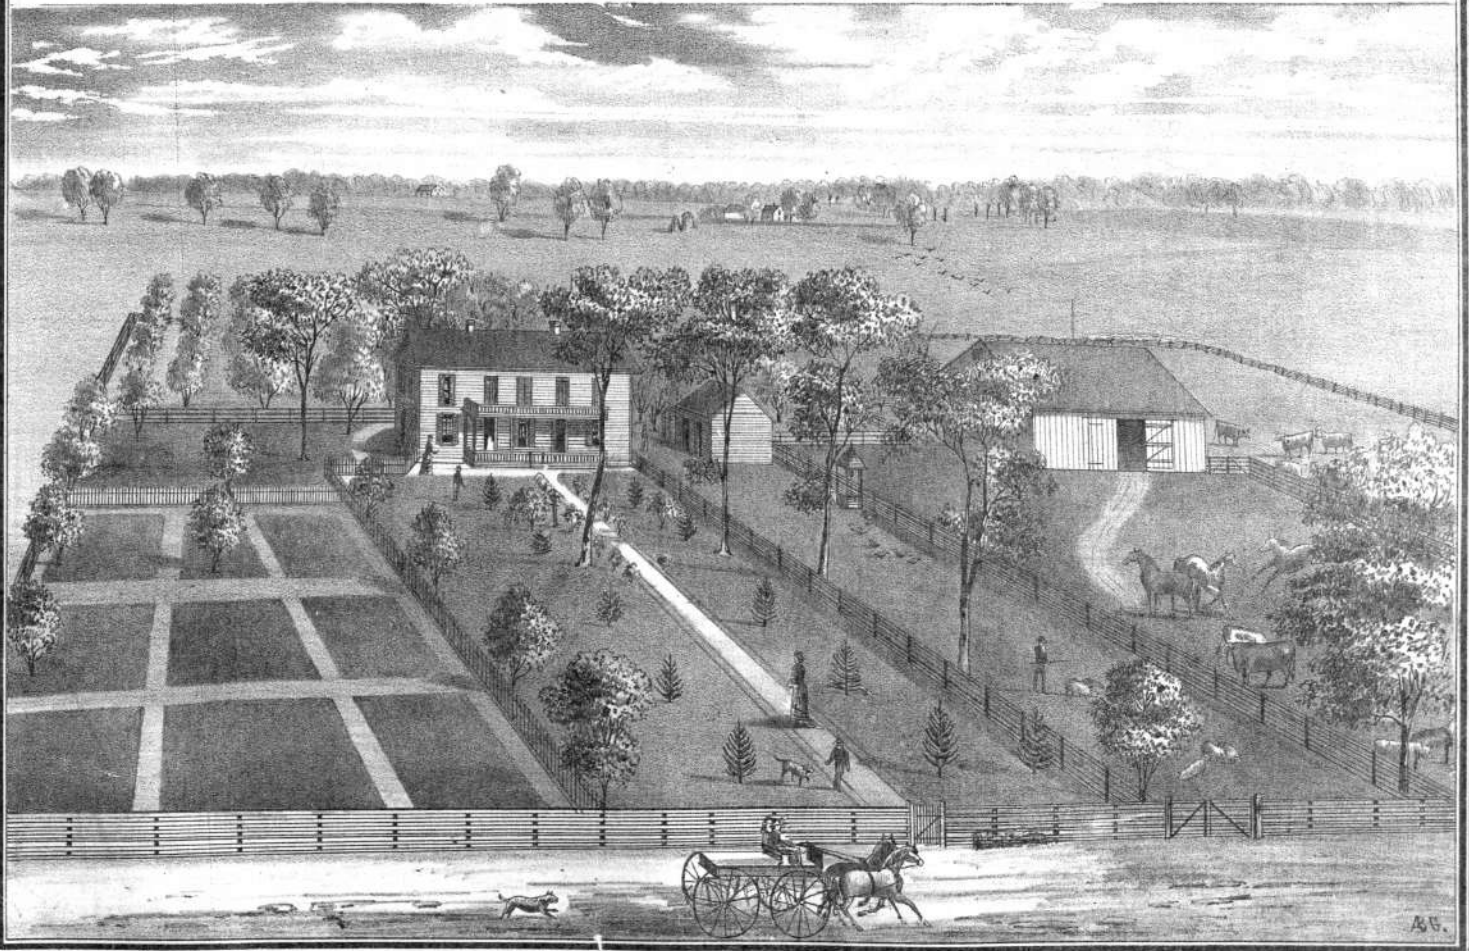

FARM RESIDENCE OF MESSRS. PRATT & FIELD-SURVEY 510-T, 48-R.6, ST. CHARLES MO.