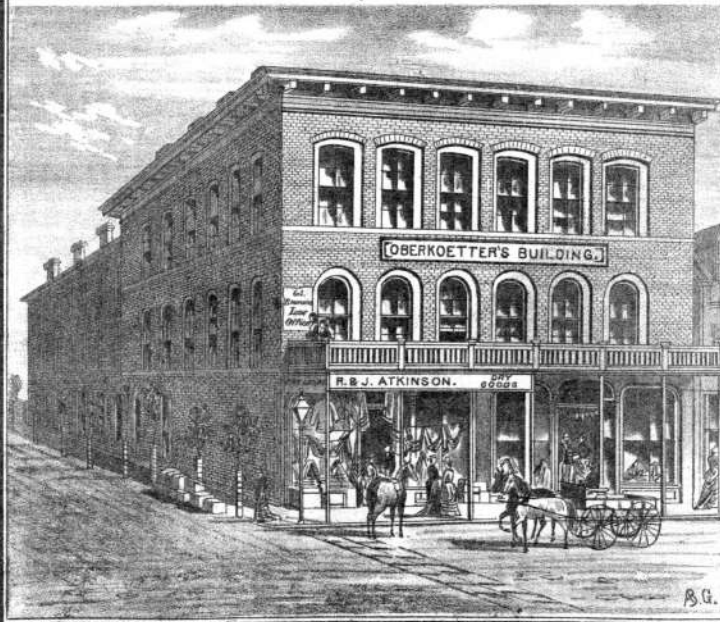

Francis Oberkoetter's Building, St. Charles Mo.