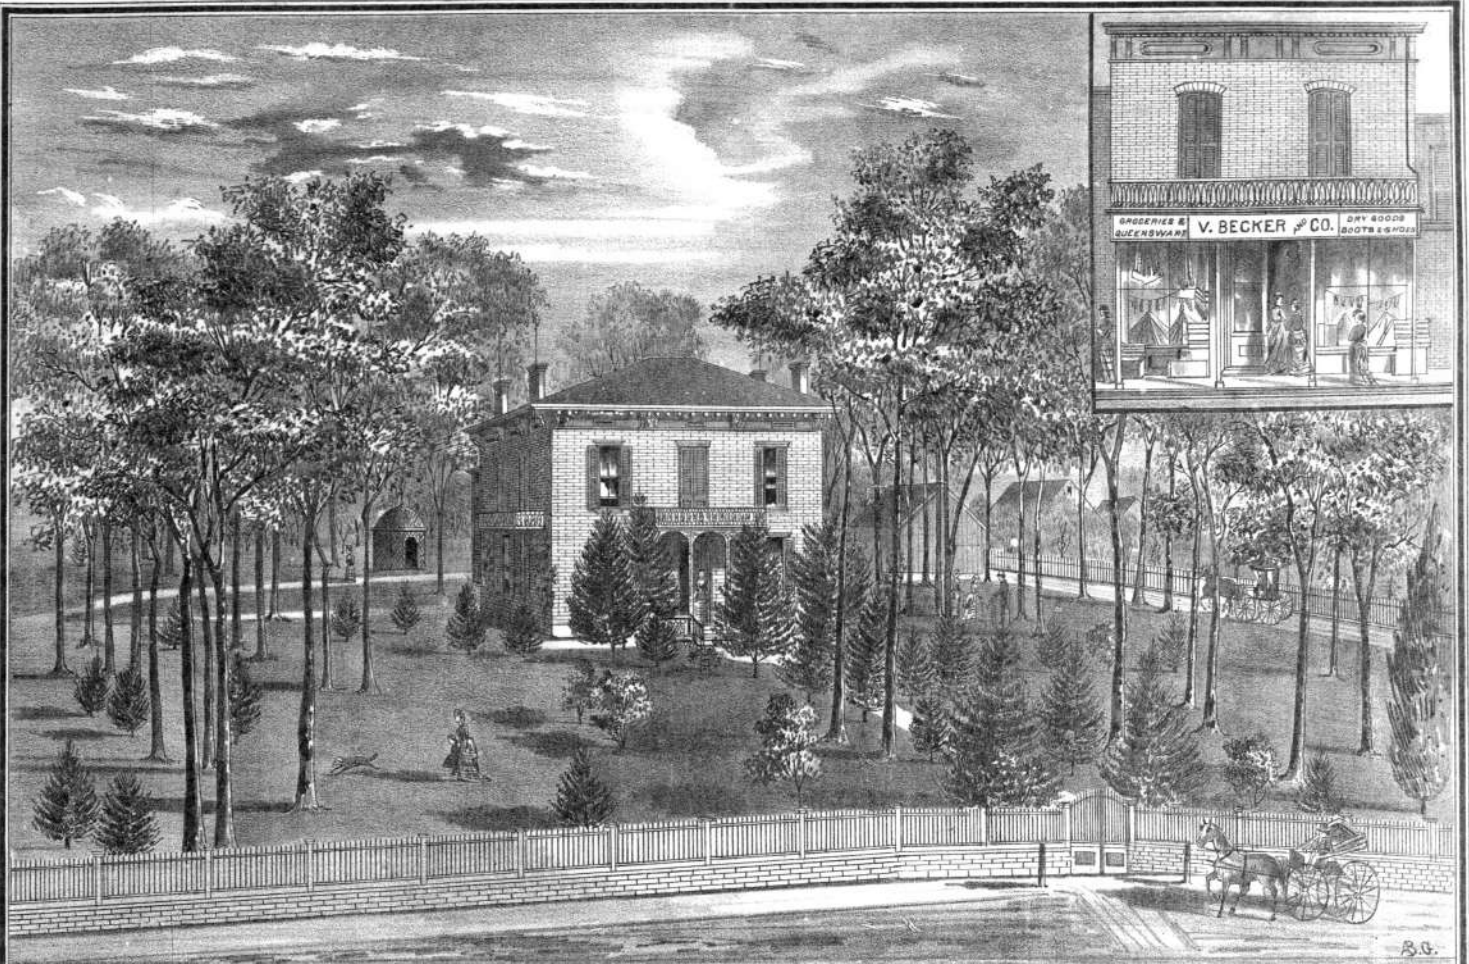

RESIDENCE AND STORE OF V. BECKER ESQ. ST. CHARLES MO.