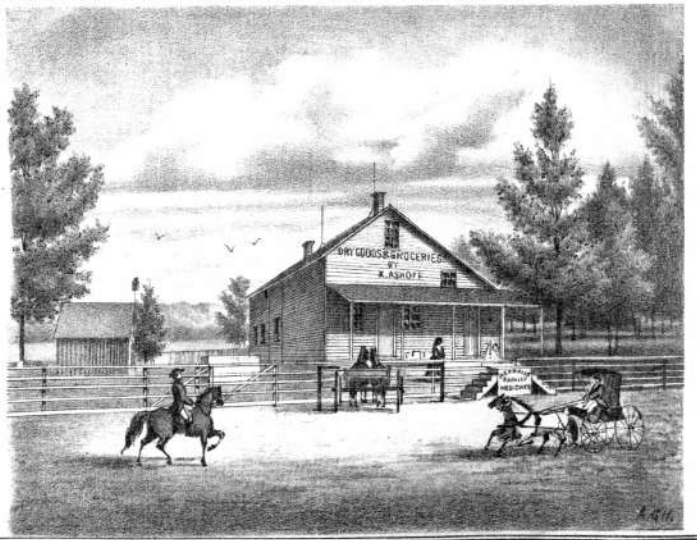

RES. & STORE OF X. ASHOFF ESQ. SEC. 1, TP. 47, R. 2 E. NEAR ST. PAUL'S CHURCH, ST. CHARLES CO. MO.