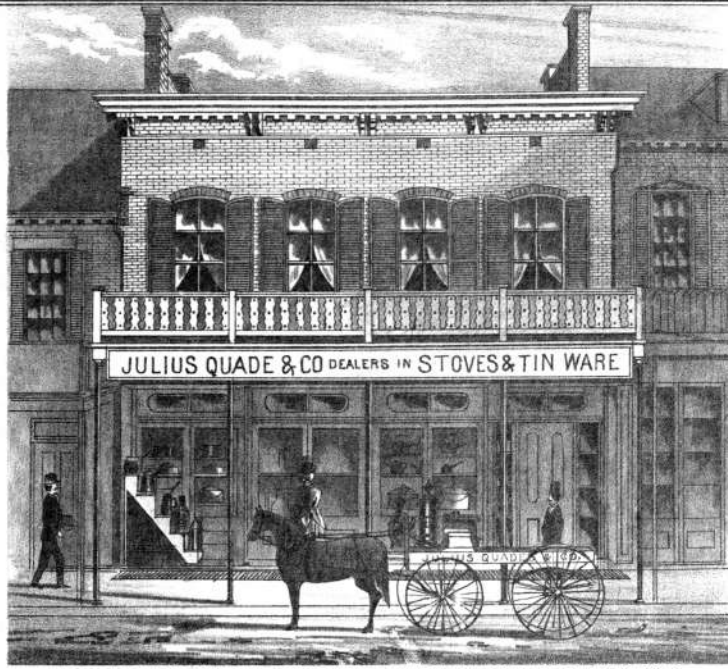

STORE & RESIDENCE OF JULIUS QUADE ESQ. ST. CHARLES CITY, ST. CHARLES CO. MO.