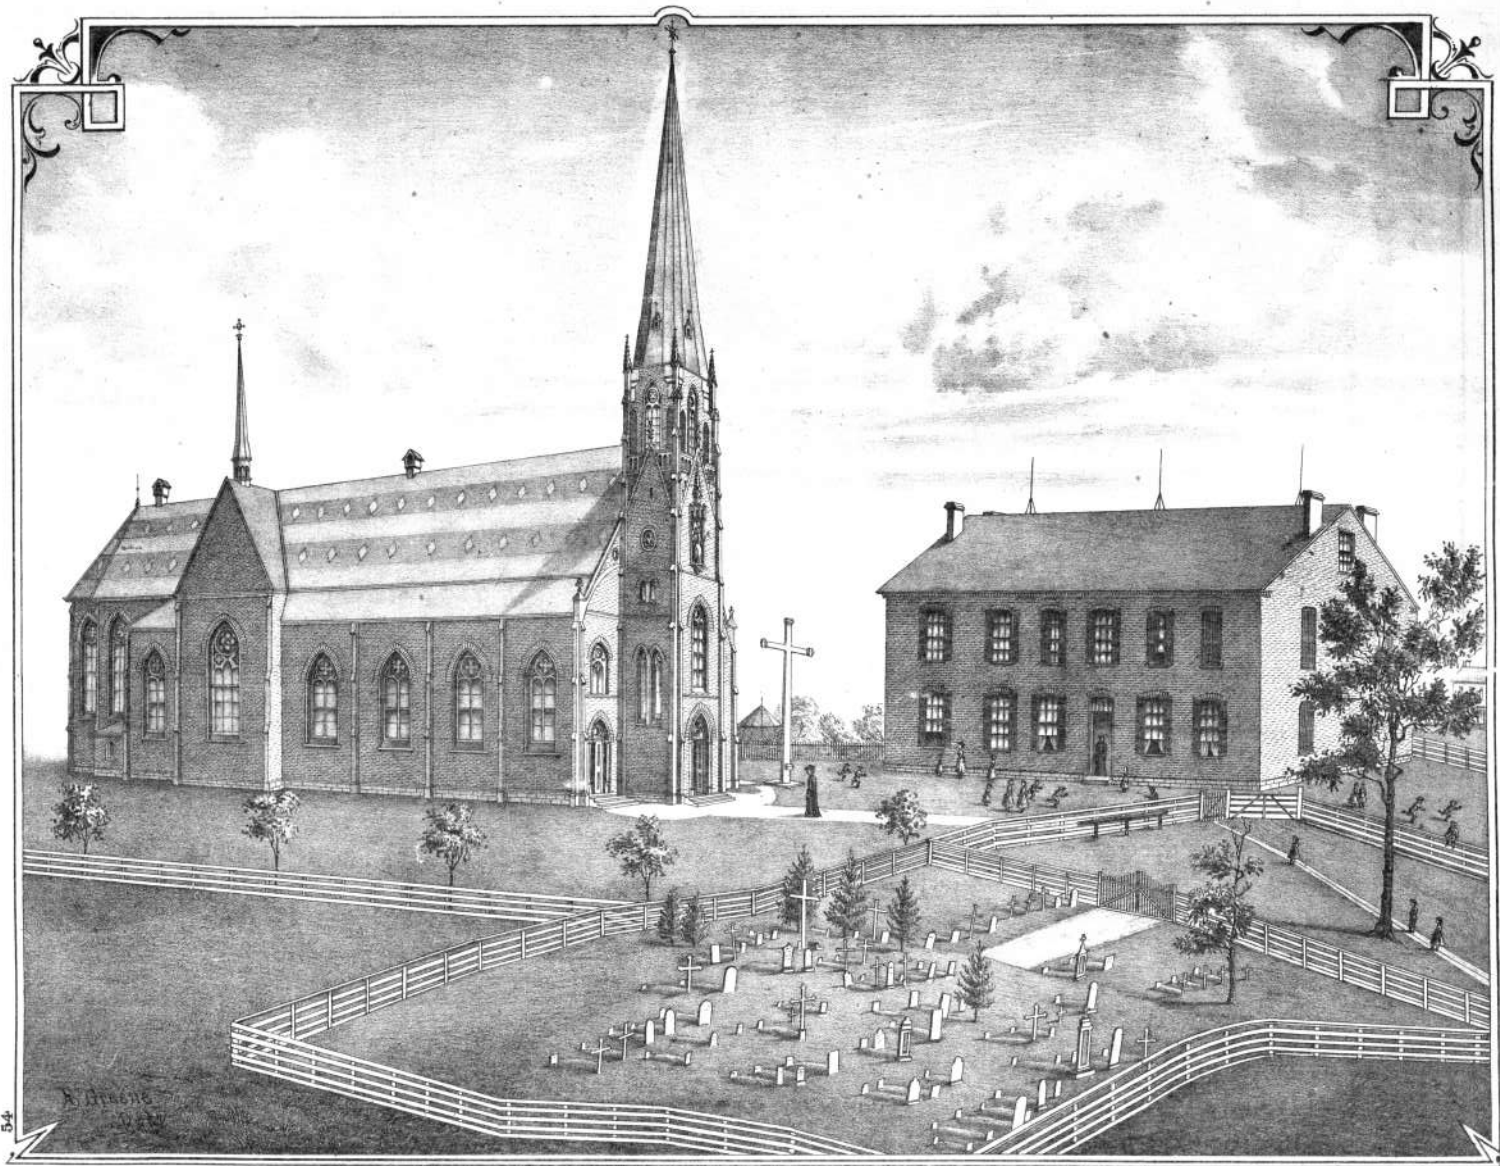

ALL SAINTS CHURCH, ST. PETERS MO.