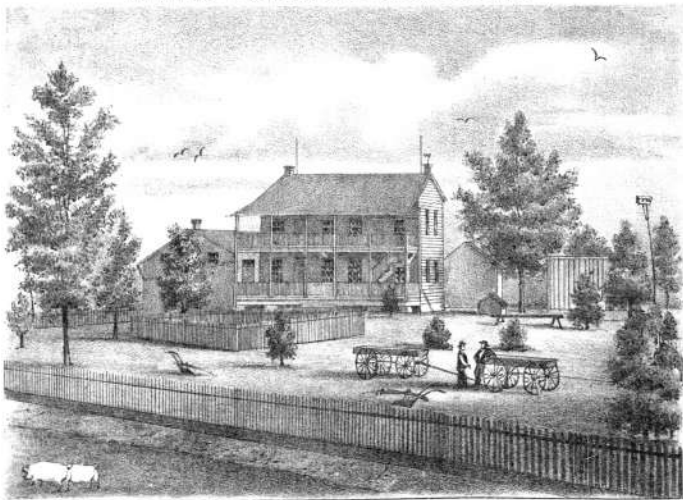

RES. OF CHRIST. DECKENBROCK ESQ, BLACKSMITH & FARMER, WELLSBURG, ST. CHARLES CO. MO.